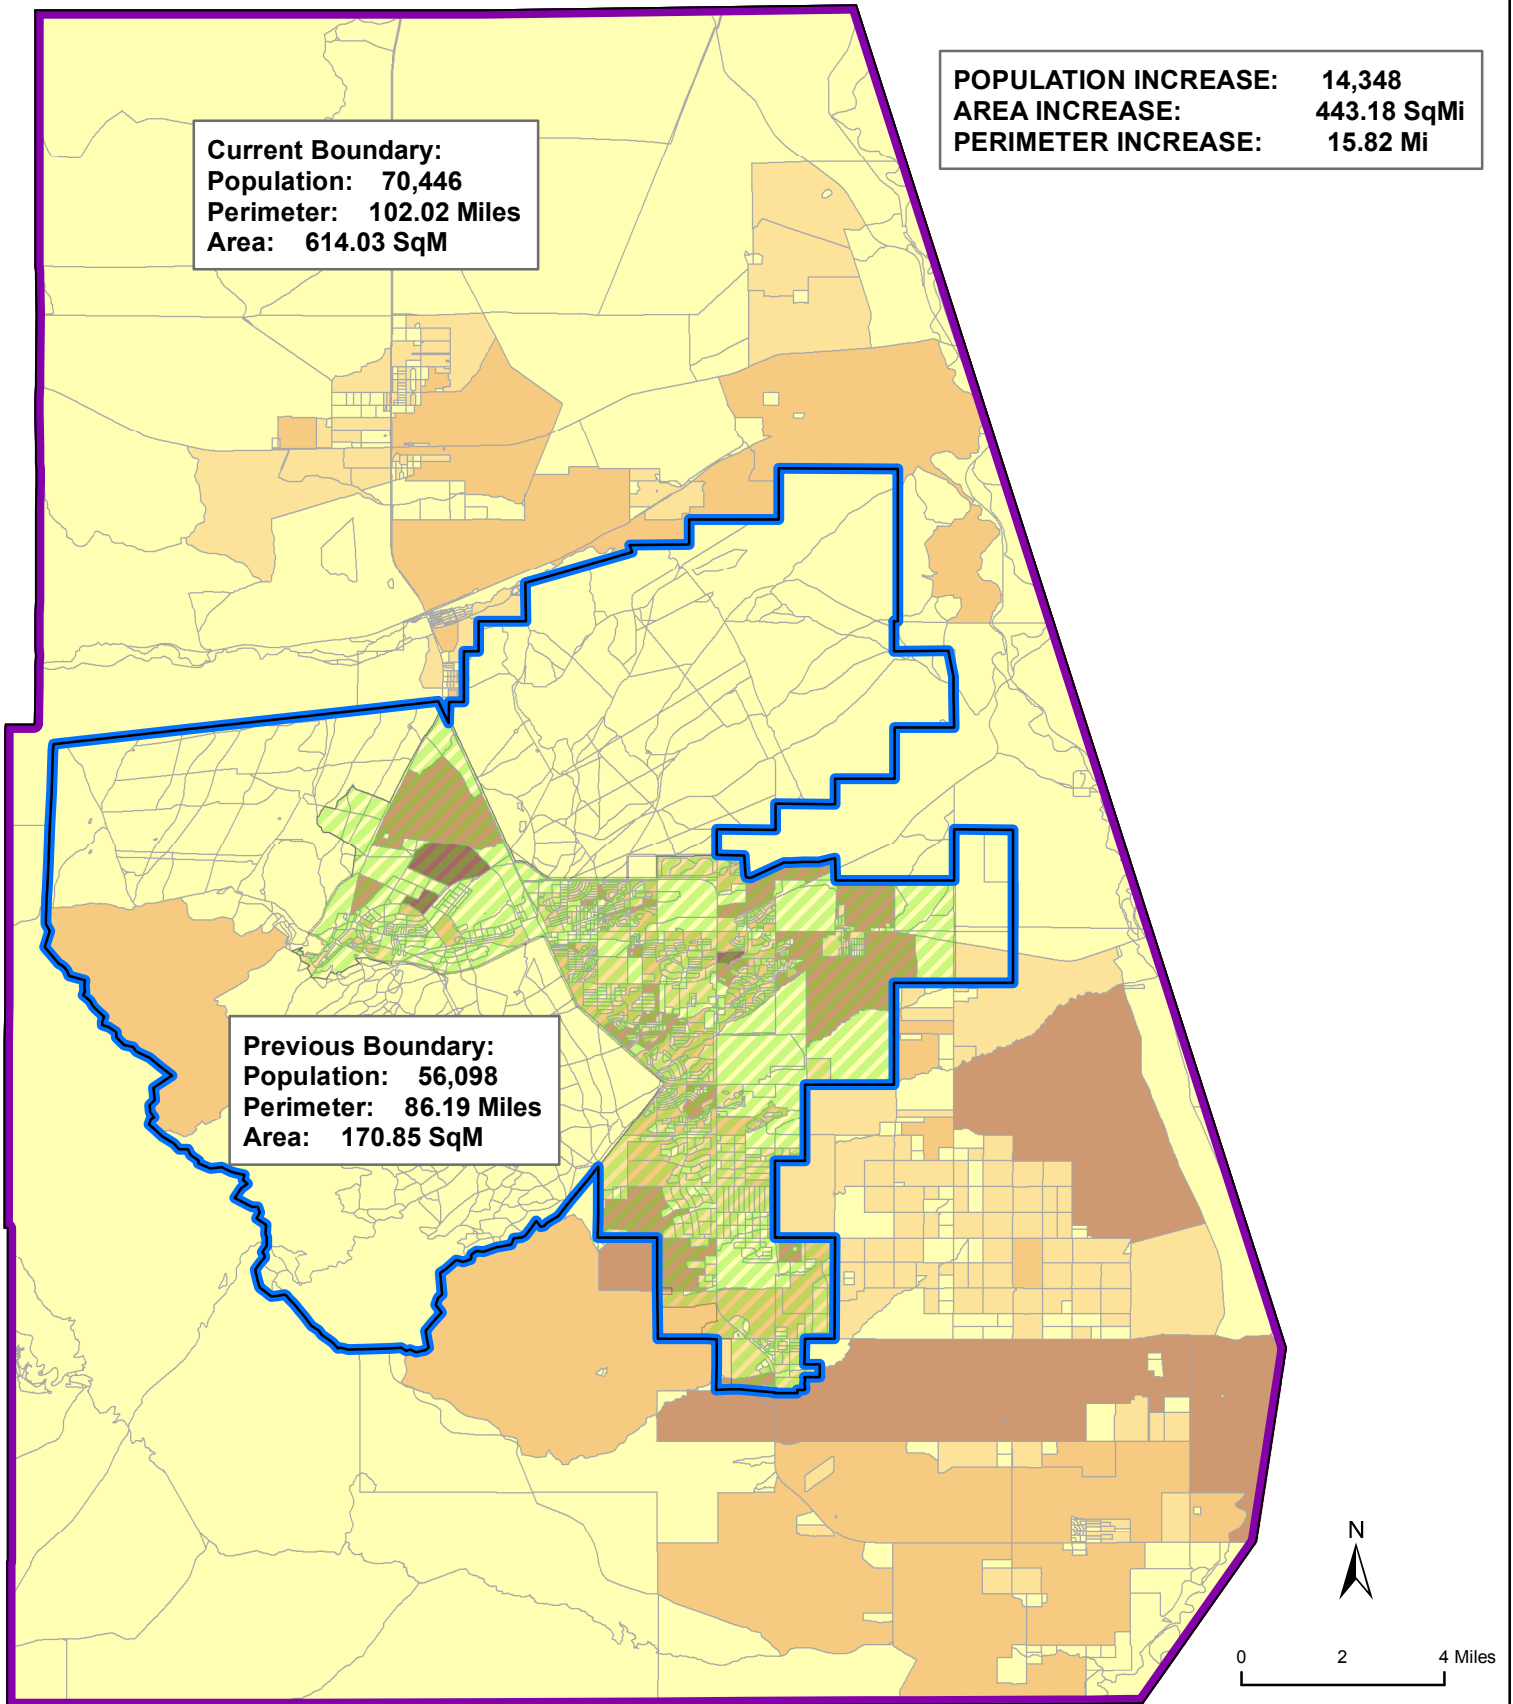

# Sierra Vista Metropolitan Planning Organization (MPO)

**Note:**  
 The State of Arizona makes no claims concerning the accuracy of this map nor assumes any liability resulting from the use of the information herein.

**Prepared by:**  
 Arizona Department of Transportation: Multimodal Planning Division, Transportation Analysis GIS Section  
 PH) 602.712.7333 February 2018